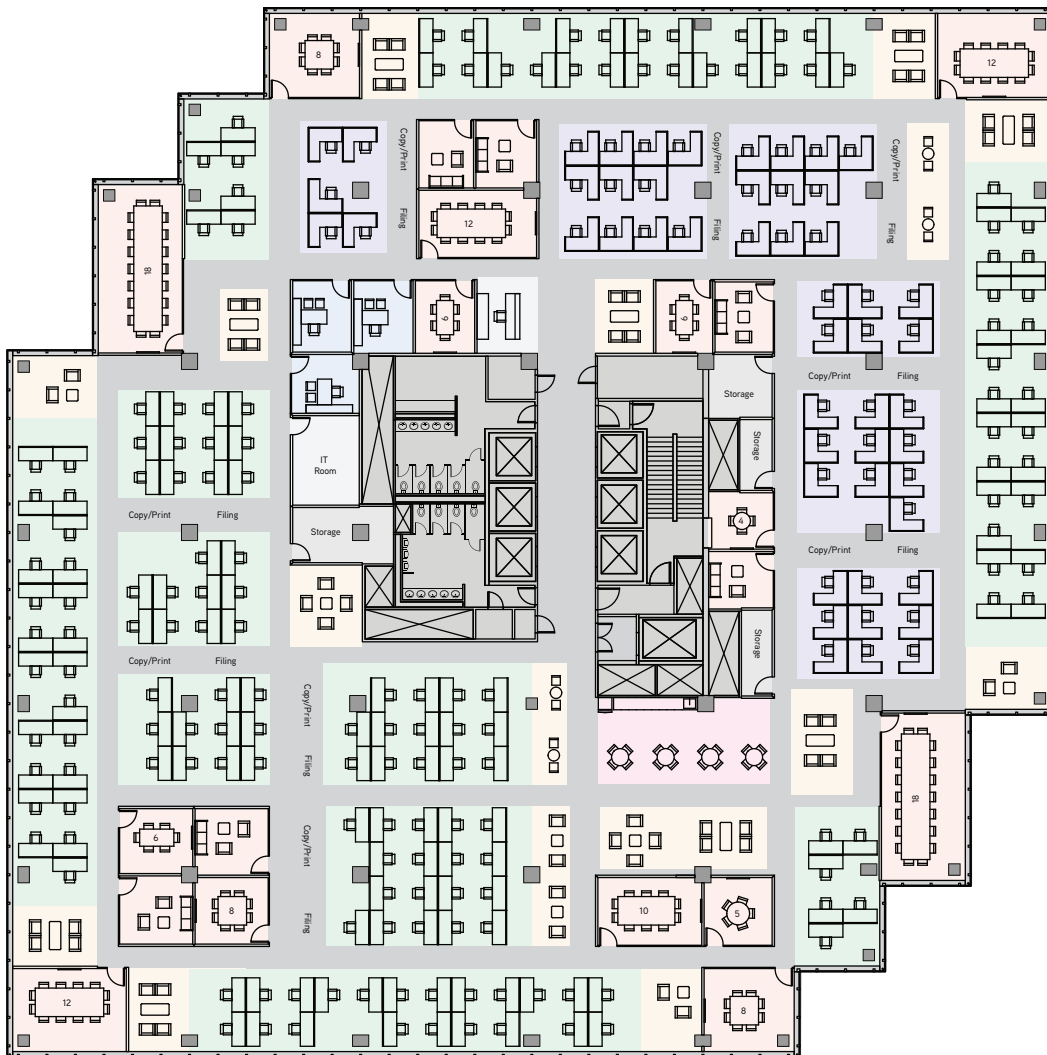

GATEWAY

FULL FLOOR : 33,369 RSF

TECH / OPEN OFFICE TEST FIT

● Benching	166
● Workstation	53
● Office	3
● Focus Room	
● Breakout	62
● Conference Room	133
● Huddle Room	27
● Cafe	16
● Reception	1
● Empty	
● Support Space	23
● Custom	